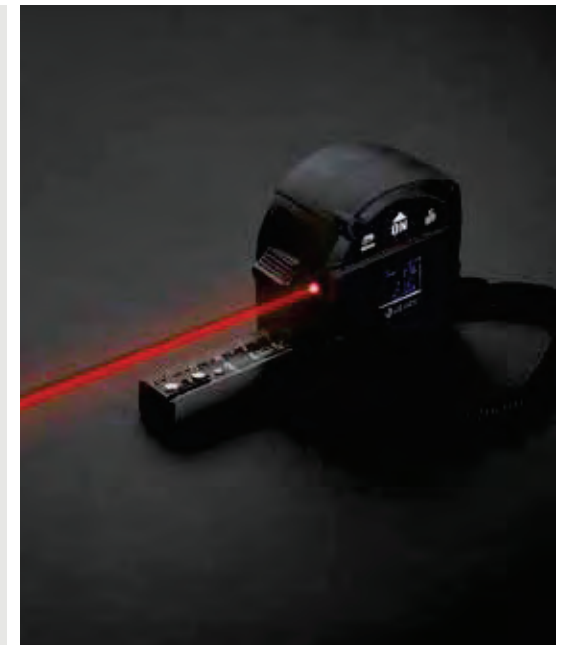

Gear X measuring 5M tape with 30M laser

Acrylonitril Butadien Styrene (ABS) • Length 5M • Width 19mm • Double-sided markings • With black tape • Unit of measurement in cm • Laser class 3 • Wrist strap **Size** 6,5 x 4,4 x 6,7 cm **Max. printsize** 20 x 10mm **Printtechnique** Pad print