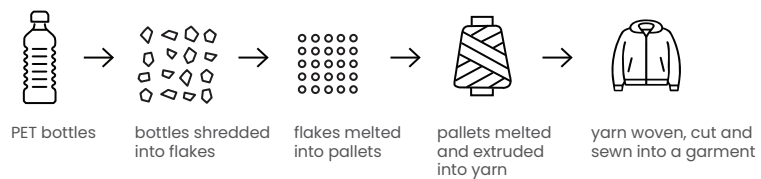

Our recycled polyester collection SS24

- Low impact and fully traceable garments
- 4 seasons outdoor collection
- Sophisticated fit for comfortable wear
- Details enabling better decoration

Recycled polyester process: