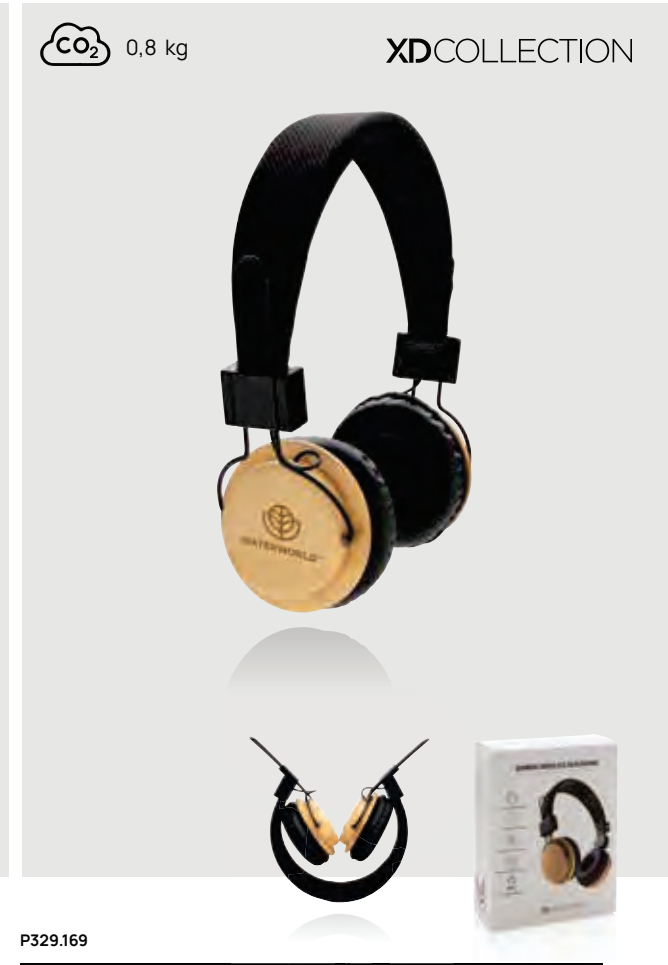

CO₂ 0,8 kg

XDCOLLECTION

P329.169

Bamboo wireless headphone

Bamboo • Over ear • Charging time 2H • Playing time 4H • BT version 5 • Micro USB charging connector(s) • Mic • Pick up • Operating distance 10M • Foldable **Size** 17 x 7 x 18 cm **Max. printsize** 40 x 40mm **Printtechnique** CO₂ engraving