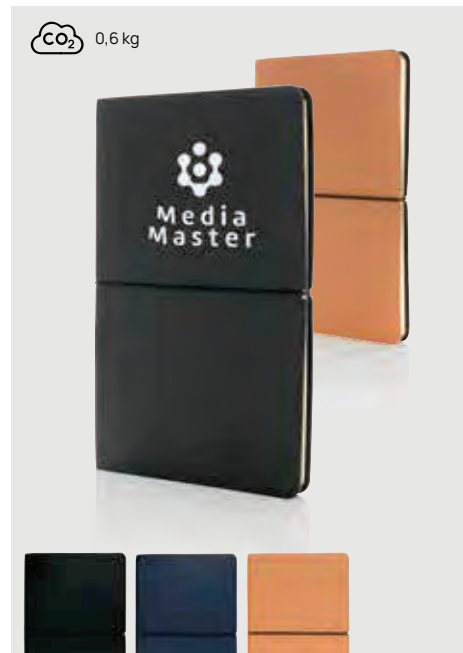

P774.22* 1 5 9

Modern deluxe softcover A5 notebook

Polyurethane • A5 size • Softcover • Lined pages • 192 pages • Cream paper • 80 g/m2 paper **Size** 20,8 x 13 x 1 cm **Max. printsize** 100 x 70mm **Printtechnique** Screen transfer