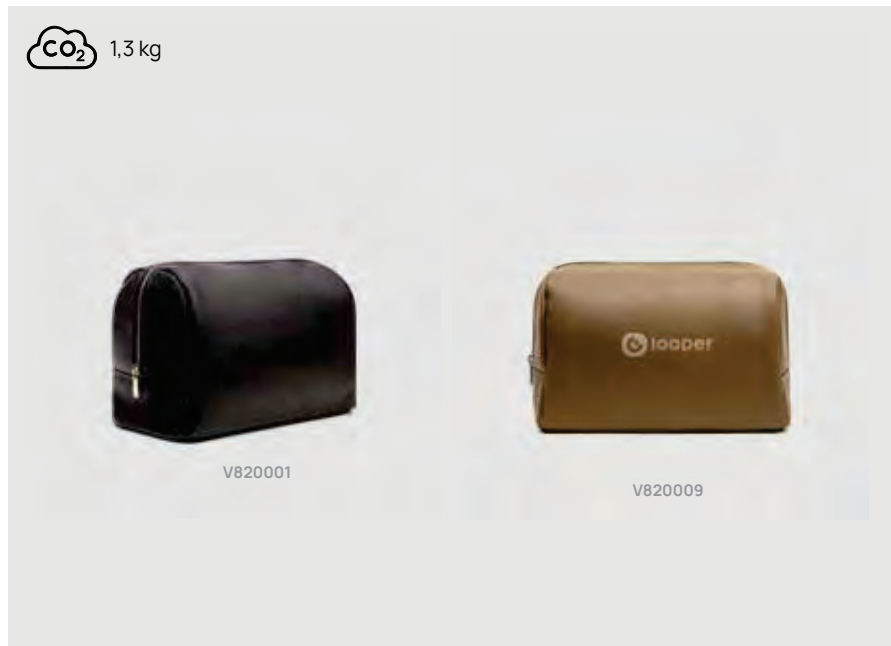

VINGA Bermond RCS recycled PU toiletry bag

Polyurethane • Volume 6,5L. Size 26 x 14 x 18 cm Max. printsize 120 x 100mm Printtechnique Screen transfer

This product contains 43% RCS certified polyurethane, CERTIFIED BY CONTROL UNION CU1162221