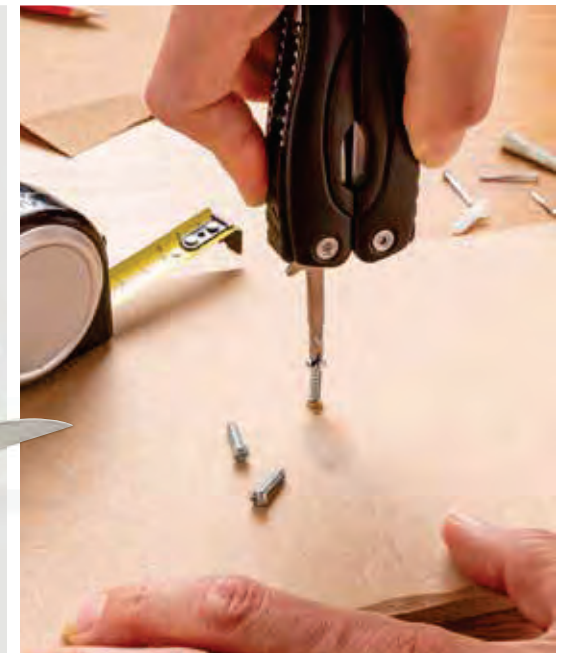

P221.13* **1** **2** **4** **5**

Fix multitool

Stainless steel Size 10 x 4,5 x 2 cm Max. printsize 30 x 6mm Printtechnique Laser engraving