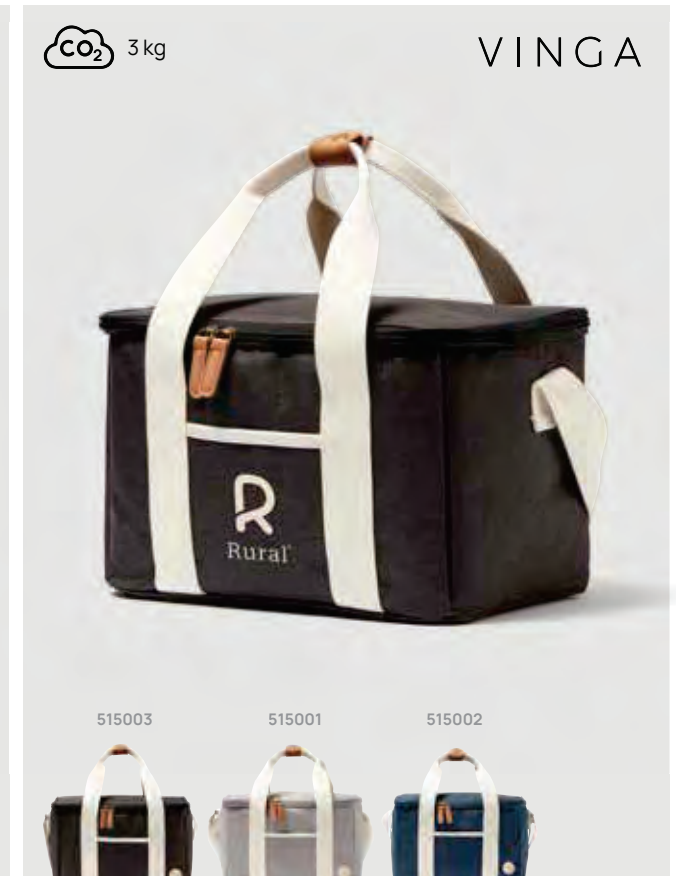

V5150

VINGA Sortino City cooler

Recycled polyethylene terephthalate • Volume 14L. **Size** 32 x 21 x 21 cm **Max. printsize** 70 x 60mm **Printtechnique** Screen transfer