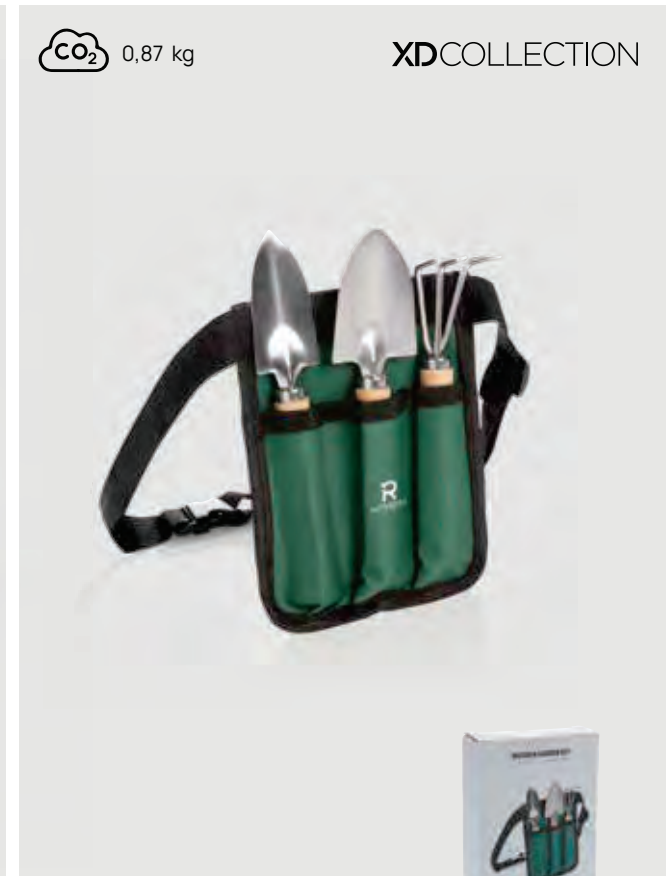

P221.629

3 pcs Wooden garden set

Iron **Size** 20 x 13 x 2,1 cm **Max. printsize** 15 x 60mm **Printtechnique** Screen transfer