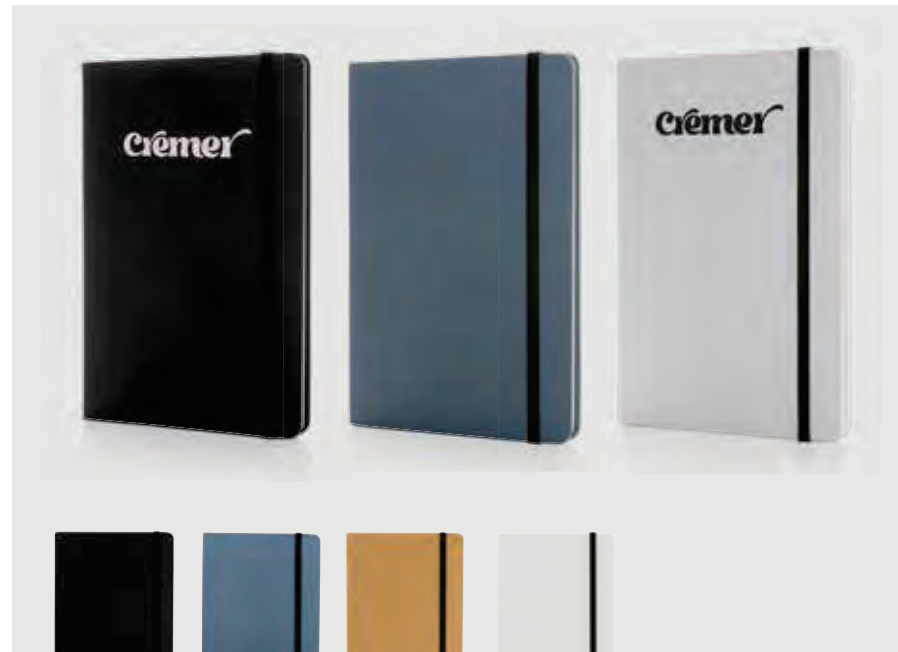

P774.59* 1 *3 45 7

new

Craftstone A5 recycled kraft and stonepaper notebook

Stone paper • A5 size • Hardcover • Lined pages • 160 pages • White paper • 120 g/m2 paper **Size** 21,3 x 14,2 x 1,1 cm **Max. printsize** 80 x 40mm **Printtechnique** Pad print