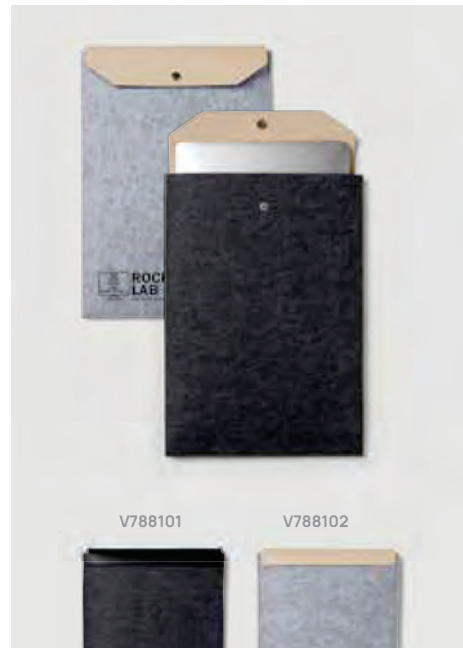

V78811

new

VINGA Aibon GRS recycled felt 17" laptop sleeve

Recycled felt • Laptop/Tablet pocket size 15" **Size** 28 x 1 x 40 cm **Max. printsize** 200 x 250mm **Printtechnique** Screen transfer

This product contains 82% GRS certified recycled felt, CERTIFIED BY CONTROL UNION CU1162221