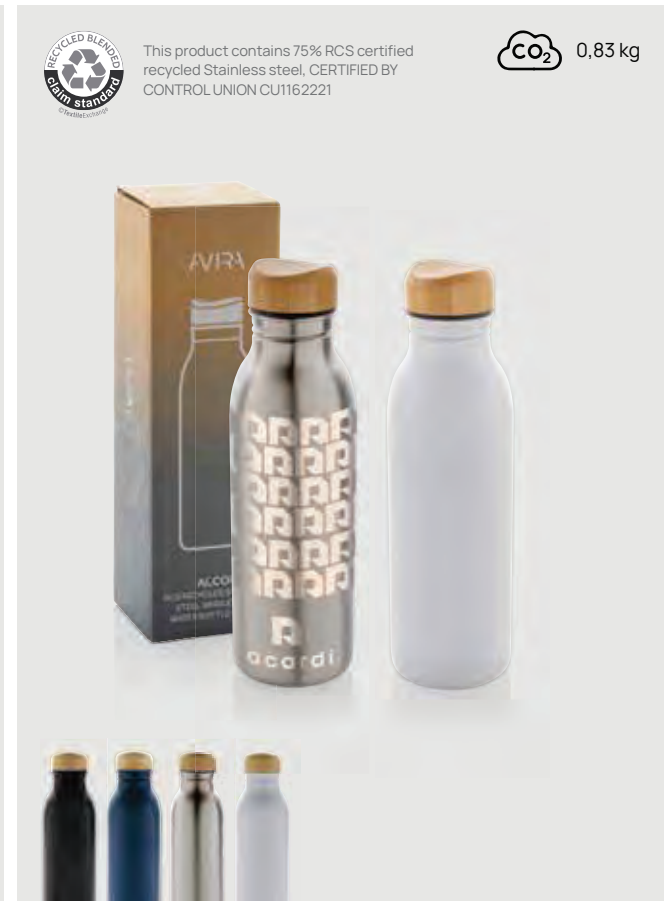

P438.04* *0 *1 *3 *5 *7 *9

Avira Atik RCS Recycled PET bottle 1L

Recycled polyethylene terephthalate • Volume 1L. • Leak proof • No insulation • Carry loop **Size** 26,6 x ø 8,3 cm **Max. printsize** 261,5 x 150mm **Printtechnique** Digital print round

P438.03* *0 *1 *3 *5 *7 *9

Avira Atik RCS Recycled PET bottle 500ML

Recycled polyethylene terephthalate • Volume 0,5L. • Leak proof • No insulation • Carry loop **Size** 20,3 x ø 7 cm **Max. printsize** 221 x 110mm **Printtechnique** Digital print round

P438.06* *1 *2 *3 *5

Avira Alcor RCS Re-steel single wall water bottle 600 ML

Recycled Stainless steel • Volume 0,6L. • Leak proof • Single-walled insulation **Size** 22,5 x ø 6,7 cm **Max. printsize** 213 x 130mm **Printtechnique** Digital print round