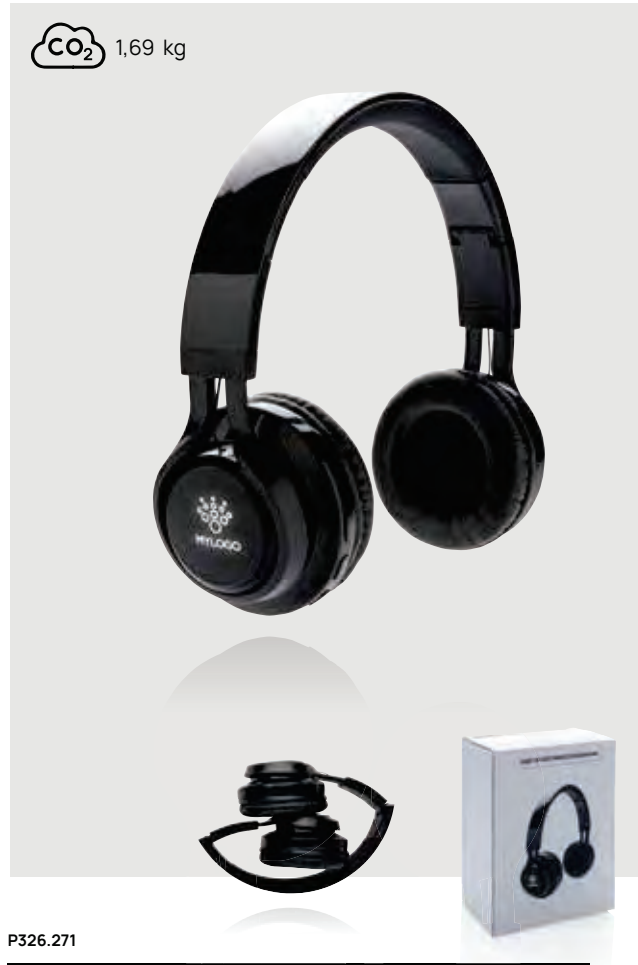

### Vogue Headphone

Acrylonitril Butadien Styrene (ABS) • Over ear • Charging time 2H • Playing time 6H • BT version 4 • Micro USB charging connector(s) • Mic • Pick up • Operating distance 10M • Foldable **Size** 20,3 x 18,3 x 7,2 cm **Max. printsize** 25 x 15mm **Printtechnique** Pad print