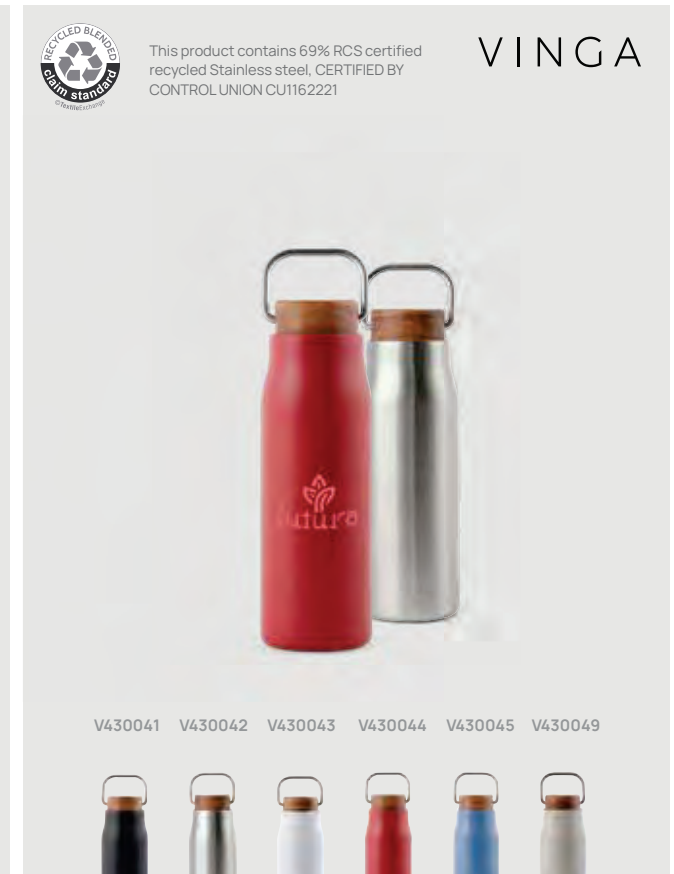

V43004

new

VINGA Ciro RCS recycled vacuum bottle 300ml

Recycled Stainless steel • Volume 0,3L. • Spillproof • Vacuum insulation • Keeps warm for 5 hours • Keep cool for 15 hours • Carry handle **Size** 18,6 x ø 6 cm **Printtechnique** On request