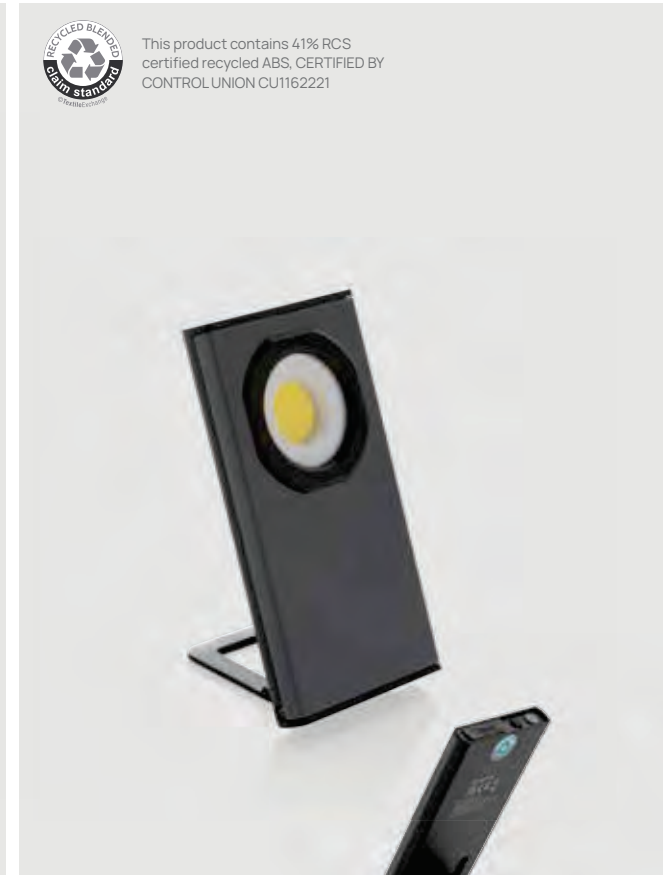

P513.242

new

Gear X RCS recycled plastic USB pocket work light 260 lumen

Recycled ABS • COB LED • 260 lumens • Beam reach 2M. • Operating time 3H • Rechargeable **Size** 10,6 x 5,5 x 1,4 cm **Max. printsize** 30 x 30mm **Printtechnique** Pad print