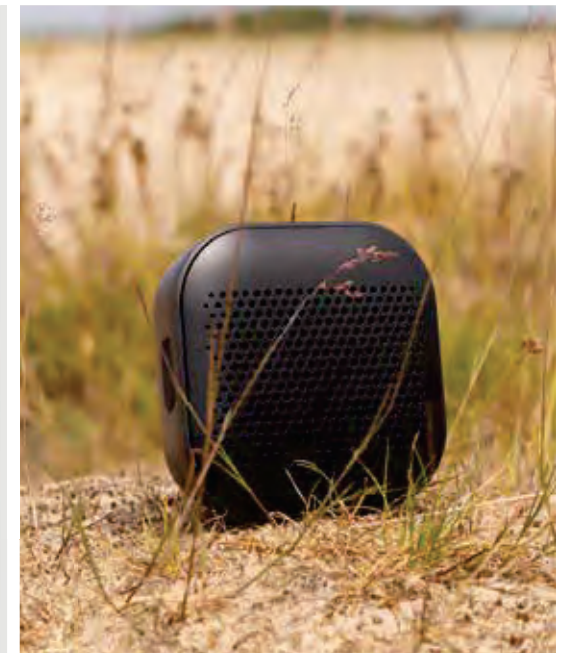

P329.971

RCS recycled plastic Soundbox 3W speaker

Recycled ABS • 3W • BT version 5.3 • Charging time 3H
• Playing time 2H • Type-C charging connector(s) • Mic
• Pick up • Operating distance 10M • Waterproof level
IPX 4 **Size** 9,2 x 9,2 x ø 3,4 cm **Max. printsize** 40 x 15mm
Printtechnique Pad print

This product contains 41% RCS certified recycled ABS, CERTIFIED BY CONTROL UNION CU1162221