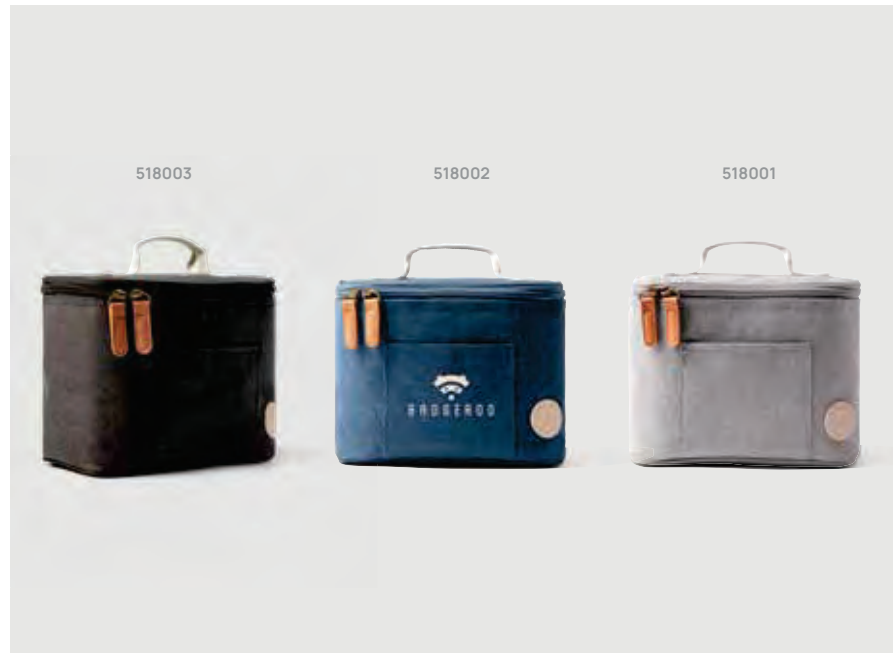

V5180

VINGA Sortino Bike bag

Recycled polyethylene terephthalate • Volume 4,5L. Size 21 x 17 x 12 cm Max. printsize 60 x 80mm Printtechnique Screen transfer