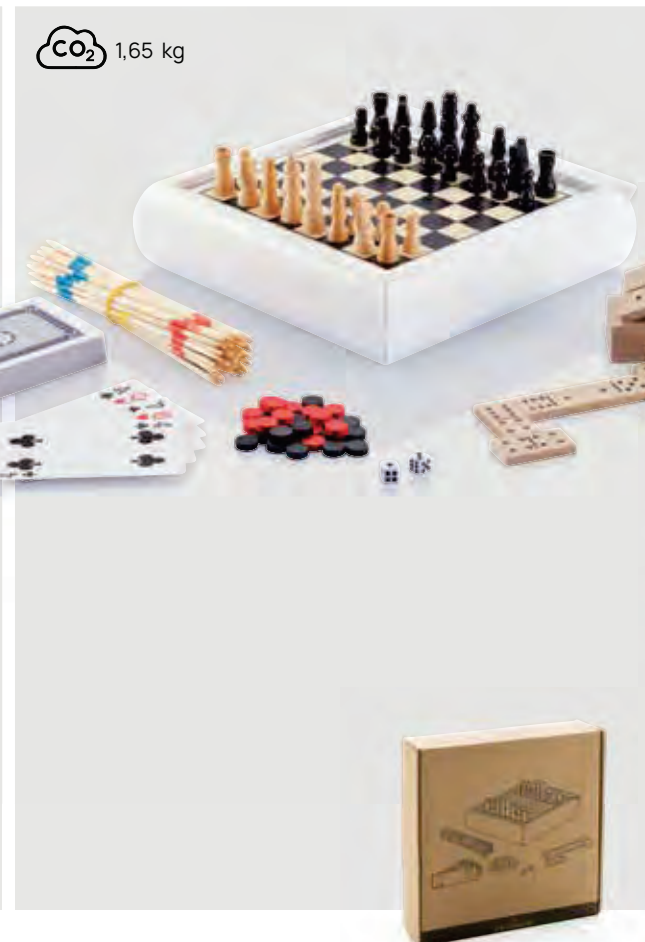

P940.253

5 in 1 game set

Wood **Size** 18,4 x 18,4 x 5 cm **Max. printsize** 80 x 40mm **Printtechnique** Pad print