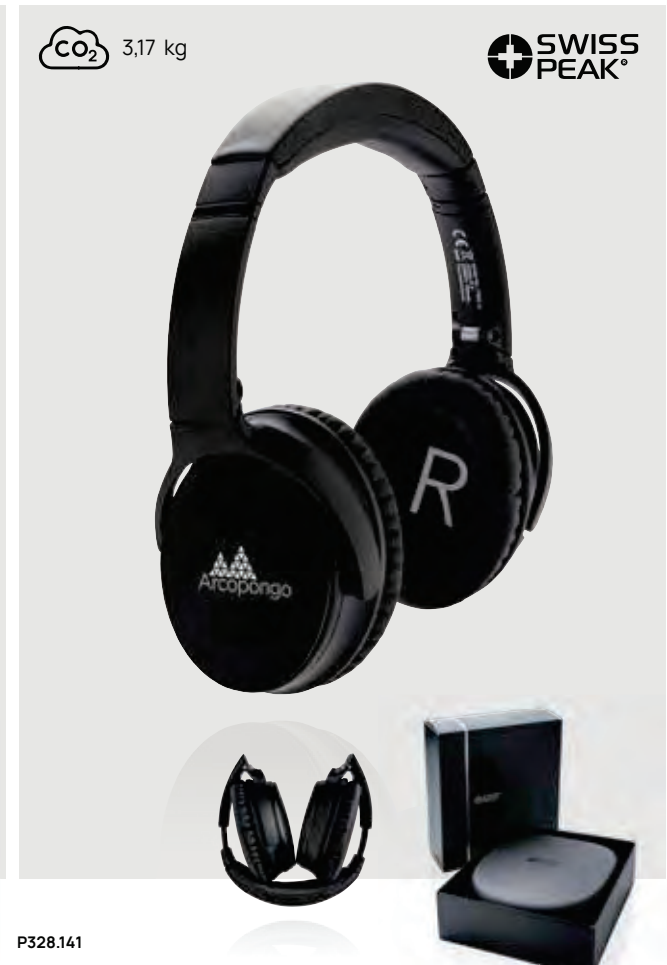

P328.141

Swiss Peak ANC headphone

Acrylonitril Butadien Styrene (ABS) • Over ear • Charging time 2H • Playing time 14H • BT version 4.2 • Micro USB charging connector(s) • Mic • Pick up • Operating distance 10M • Pouch • Foldable • ANC up to -23dB **Size** 19,4 x 17,7 x 8,7 cm **Max. printsize** 30 x 50mm **Printtechnique** Pad print