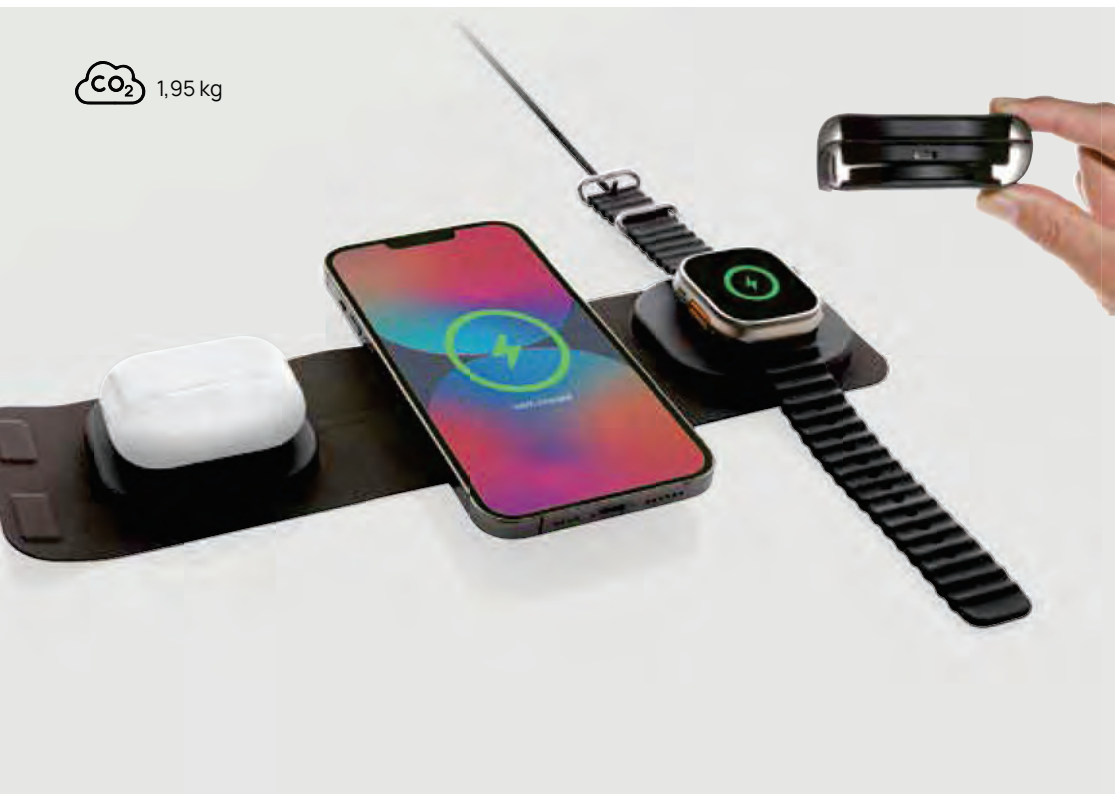

Swiss Peak RCS rplastic 3-in-1 wireless 15W travel charger

CO₂ 1.95 kg

P308.531

Recycled ABS • 15W charging power • Input(s) speed 9V/3A • 3 wireless charging coil(s) • Type-C charging connector(s) • 30 cm charging cable **Size** 8 x 8,5 x 2,8 cm **Max. printsize** 35 x 35mm **Printtechnique** Pad print

This product contains 38% RCS certified recycled ABS, CERTIFIED BY CONTROL UNION CU1162221