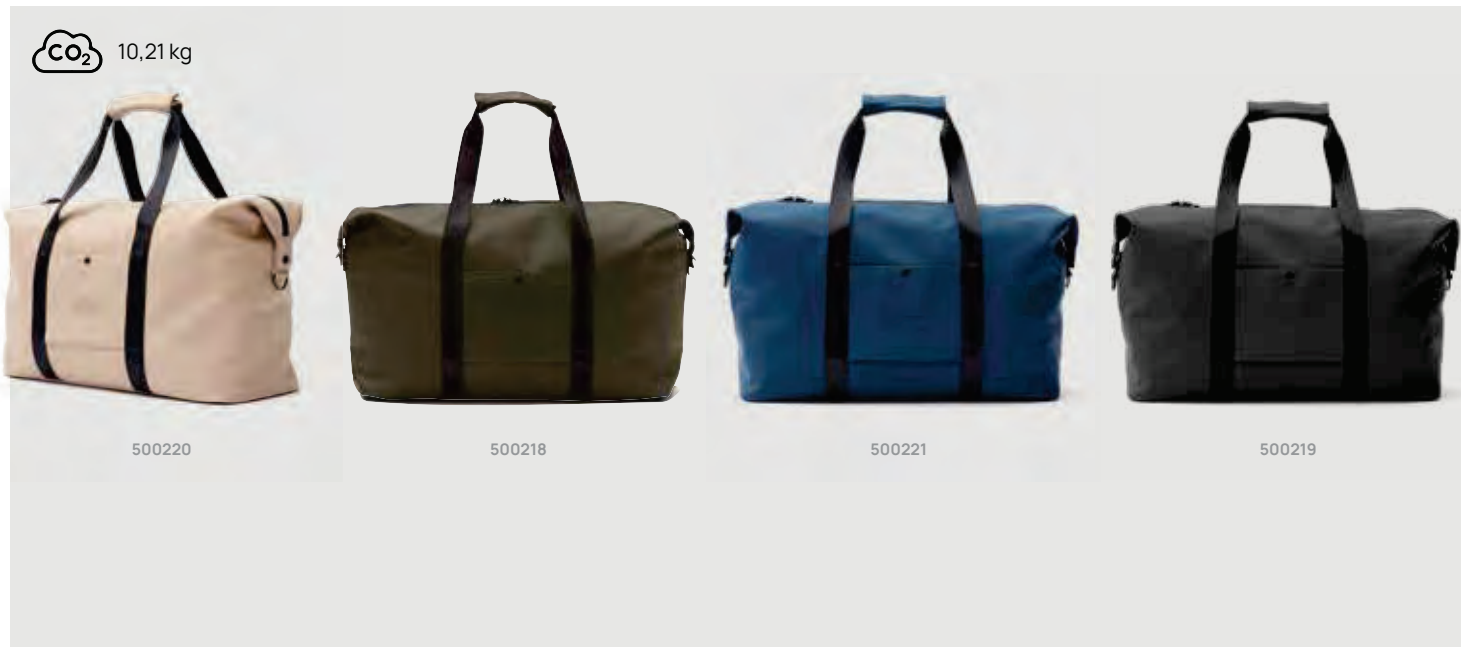

VINGA Baltimore Weekendbag

Polyester • Volume 40,4L. **Size** 55,5 x 22 x 43 cm **Max.**
printsize 100 x 100mm **Printtechnique** Screen transfer