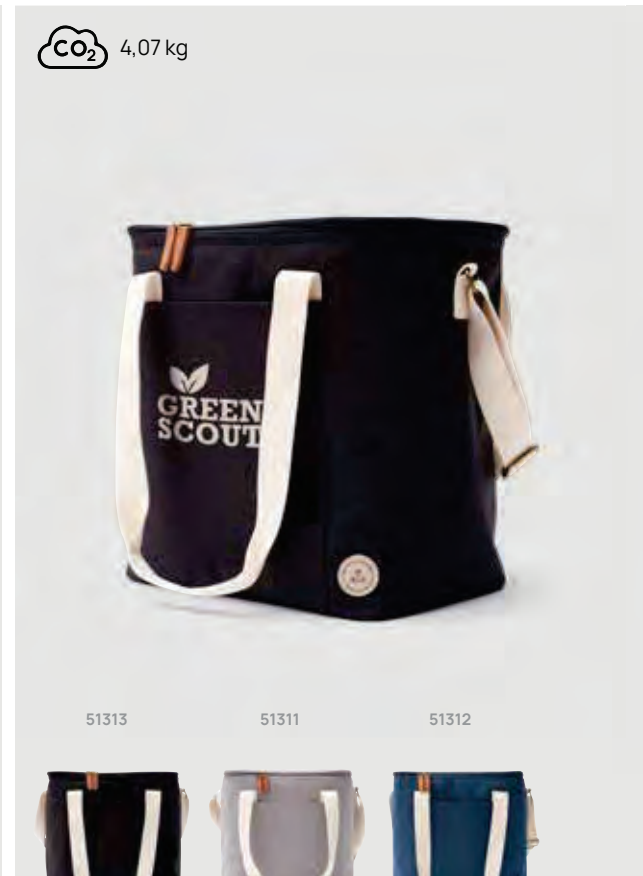

V5131

VINGA Sortino Cooler grande

Recycled polyethylene terephthalate • Volume 32L. **Size** 35 x 26 x 36 cm **Max. printsize** 150 x 150mm **Printtechnique** Screen transfer