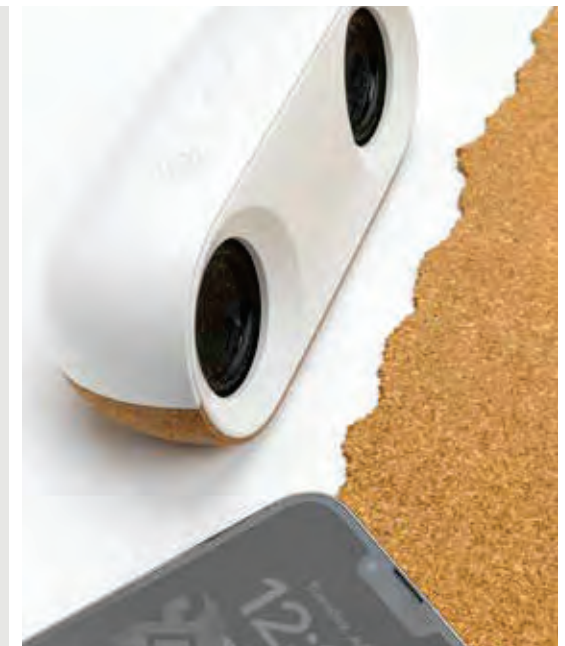

Oregon RCS recycled plastic and cork 10W speaker

Recycled ABS • 10W • BT version 5.3 • Charging time 3H • Playing time 10H • Type-C charging connector(s) • Mic • Pick up • Operating distance 10M **Size** 16,6 x 6,8 x 6,5 cm **Max. printsize** 40 x 45mm **Printtechnique** Pad print

This product contains 25% RCS certified recycled ABS, CERTIFIED BY CONTROL UNION CU1162221