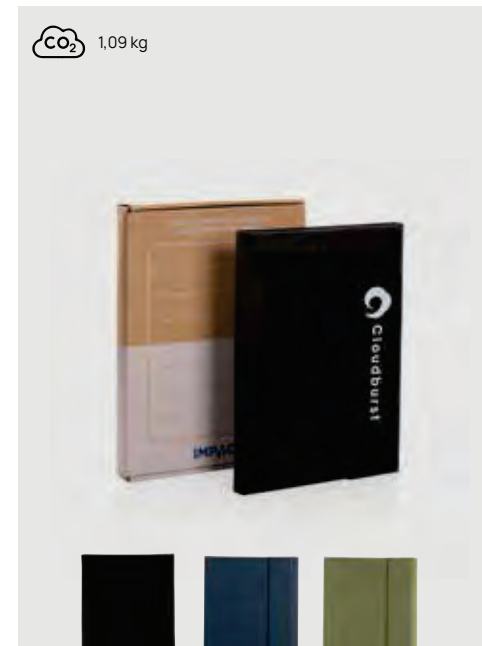

Impact Aware™ A5 notebook with magnetic closure

Recycled polyethylene terephthalate • A5 size • Softcover • Lined pages • 128 pages • Cream paper • 80 g/m2 paper **Size** 23 x 17 x 2,5 cm **Max. printsize** 80 x 15mm **Printtechnique** Screen transfer