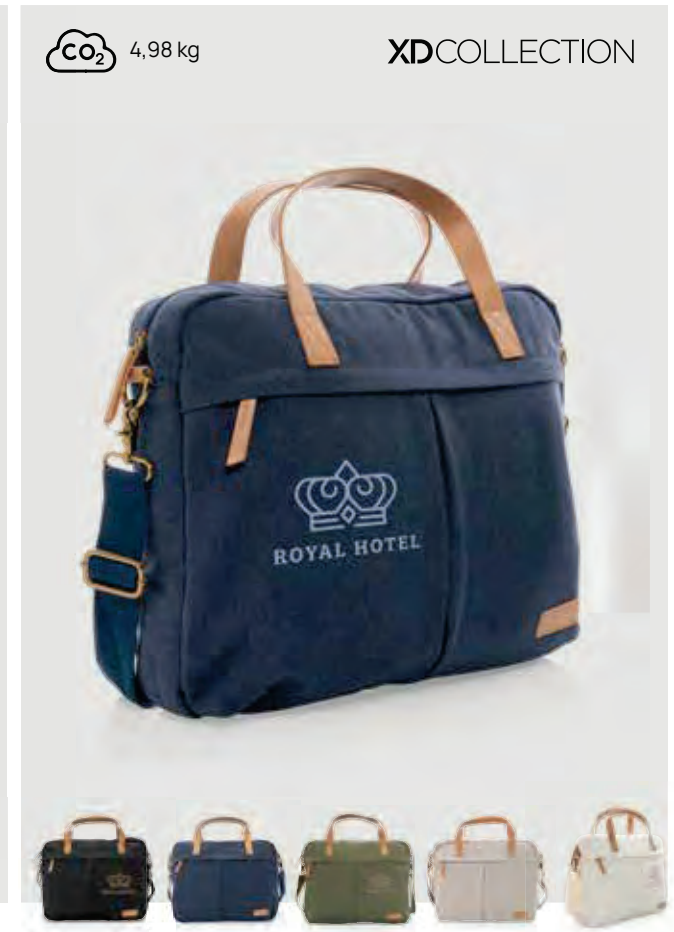

P760.23* *0 *1 *2 *5 *7

Impact AWARE™ 16 oz. recycled canvas laptop bag

Recycled cotton • Volume 12L. • Laptop/Tablet pocket size 15,6" • PVC free Size 39,5 x 10 x 32 cm Max. printsize 100 x 120mm Printtechnique Screen transfer