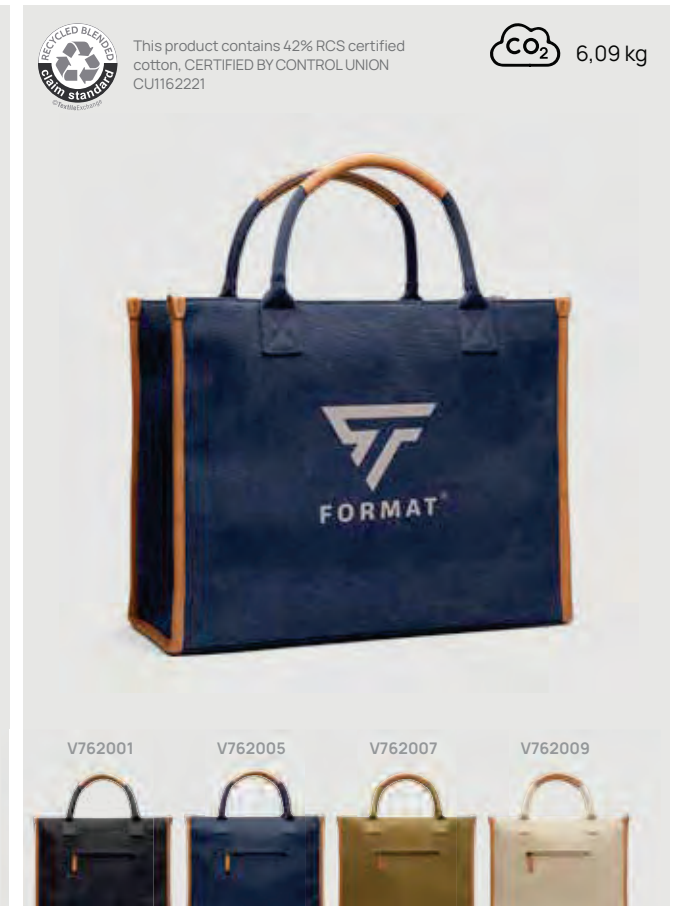

V7733

**VINGA Bosler RCS recycled canvas note book**

Recycled Canvas • A5 size • Hardcover • Lined pages • 80 pages • Cream paper • 80 g/m2 paper **Size** 21,5 x 14,5 x 1,5 cm **Max. printsize** 100 x 50mm **Printtechnique** Screen transfer