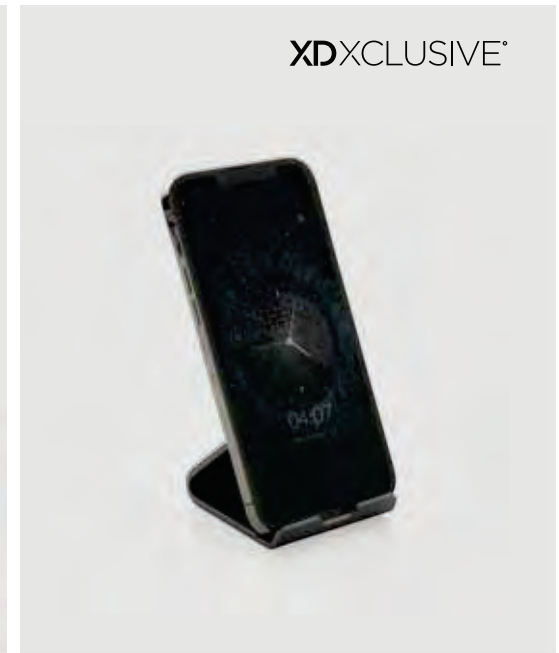

### Terra RCS recycled aluminium tablet & phone stand

Recycled Aluminium **Size** 7,7 x 6,7 x 6,7 cm **Max. printsize** 45 x 8mm **Printtechnique** Laser engraving

This product contains 100% RCS certified recycled aluminium, CERTIFIED BY CONTROL UNION CU1162221