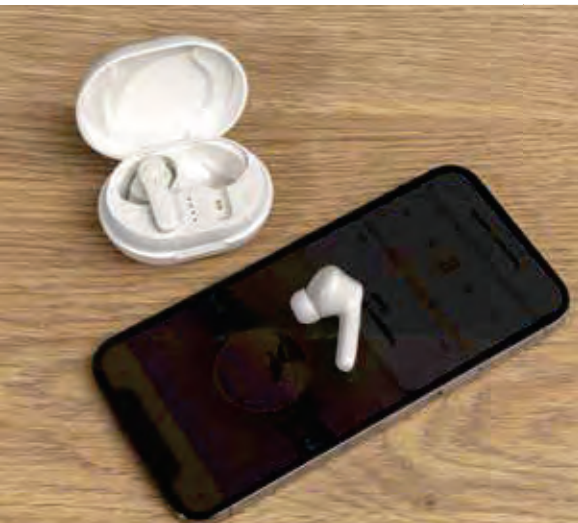

Audio

0,56 kg

P329.67* *3

RCS standard recycled plastic TWS earbuds

Recycled ABS • Charging time 2H • Playing time 4H • BT version 5.0
• Type-C charging connector(s) • Mic • Pick up • Touch function
• Operating distance 10M • Earbuds batteries capacity 40mAh •
Including spare ear tips **Size** 6,5 x 4,8 x 3,3 cm **Max. printsize** 30 x 20mm
Printtechnique Pad print

This product contains 67% RCS certified recycled ABS, CERTIFIED BY CONTROL UNION CU1162221

XD COLLECTION

0,57 kg

P329.583

RCS recycled plastic Liberty Pro wireless earbuds

Recycled ABS • Charging time 2H • Playing time 3H • BT version 5.3
• Type-C charging connector(s) • Mic • Pick up • Touch function
• Operating distance 10M • Earbuds batteries capacity 300mAh •
Including spare ear tips **Size** 6,3 x 2,5 x 4,8 cm **Max. printsize** 35 x 15mm
Printtechnique Pad print

This product contains 56% RCS certified recycled ABS, CERTIFIED BY CONTROL UNION CU1162221