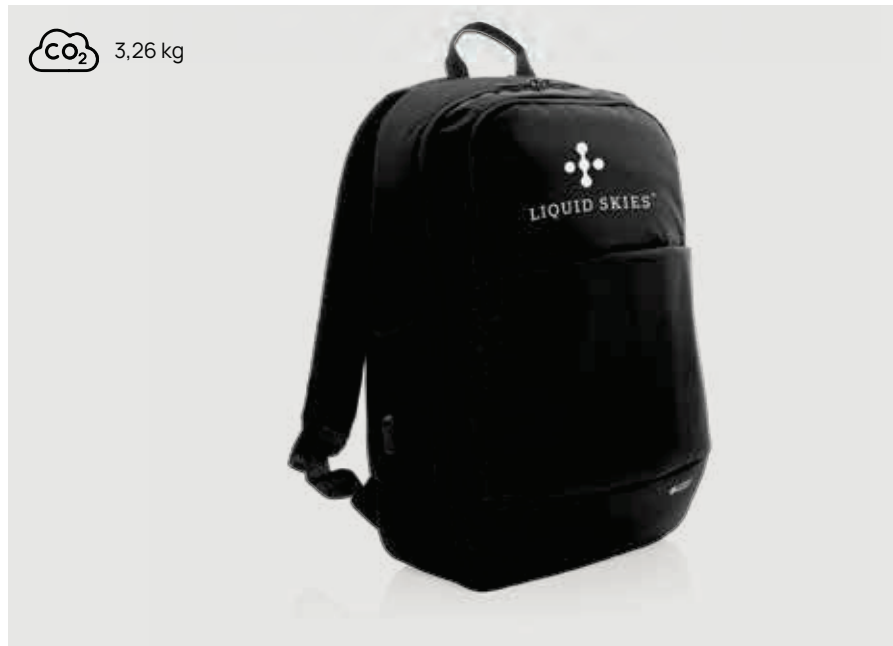

Swiss Peak AWARE™ modern 15.6" laptop backpack

Recycled polyethylene terephthalate • Volume 18L. • Laptop/Tablet pocket size 15.6" • PVC free **Size** 13,5 x 30 x 45 cm **Max. printsize** 150 x 100mm **Print technique** Screen transfer

CO₂ 3,26 kg