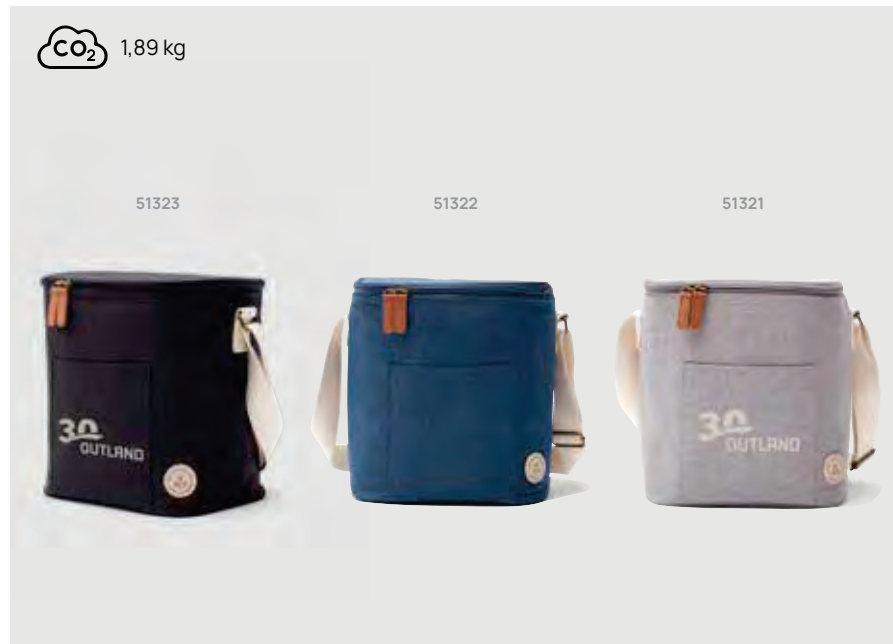

VINGA Sortino Cooler bag

Recycled polyethylene terephthalate • Volume 12L. Size 23 x 20 x 27 cm Max. printsize 100 x 100mm Printtechnique Screen transfer