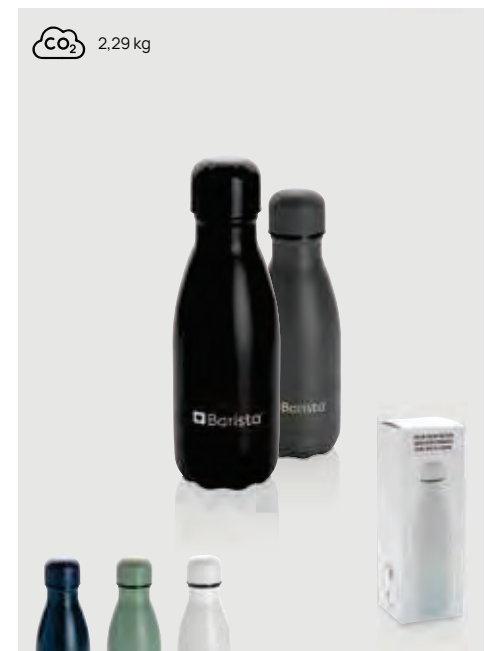

Solid colour vacuum stainless steel bottle 260ml

Stainless steel • Volume 0,26L. • Leak proof • Vacuum insulation • Keeps warm for 5 hours • Keep cool for 15 hours **Size** 20 x 6,7 x 20 x ø 6,7 cm **Max. printsize** 25 x 70mm **Printtechnique** Laser engraving