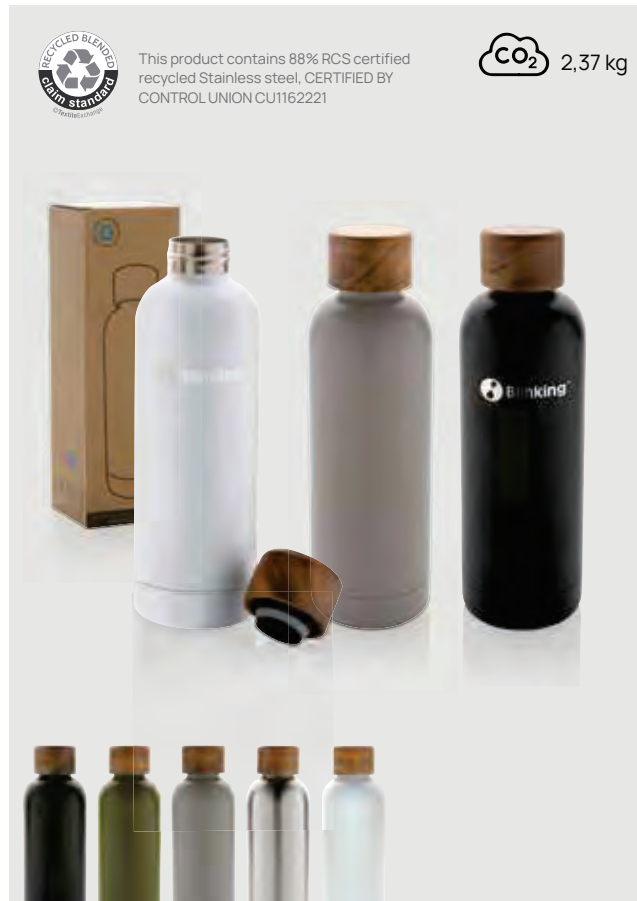

### RCS Recycled stainless steel Impact vacuum bottle

Recycled Stainless steel • Volume 0,5L. • Leak proof • Vacuum insulation • Keeps warm for 5 hours • Keep cool for 15 hours **Size** 22,5 x ø 7,4 cm **Max. printsize** 234 x 150mm **Printtechnique** Digital print round