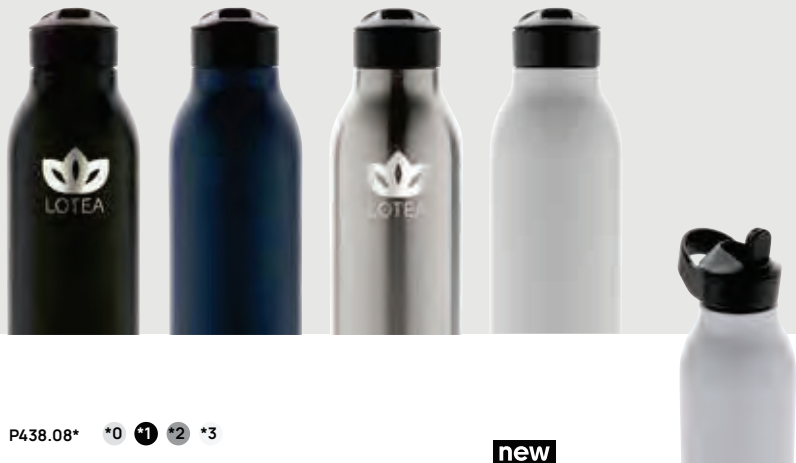

# Avira Ara RCS Re-steel fliptop water bottle 500ml

P438.08\* \*0 \*1 \*2 \*3

**new**

Recycled Stainless steel • Volume 0,5L. • Leak proof  
• Vacuum insulation • Keeps warm for 5 hours • Keep cool for 15 hours • Carry handle **Size** 24 x ø 8 cm **Max.**  
**prints**ize 30 x 110mm **Printtechnique** Laser engraving