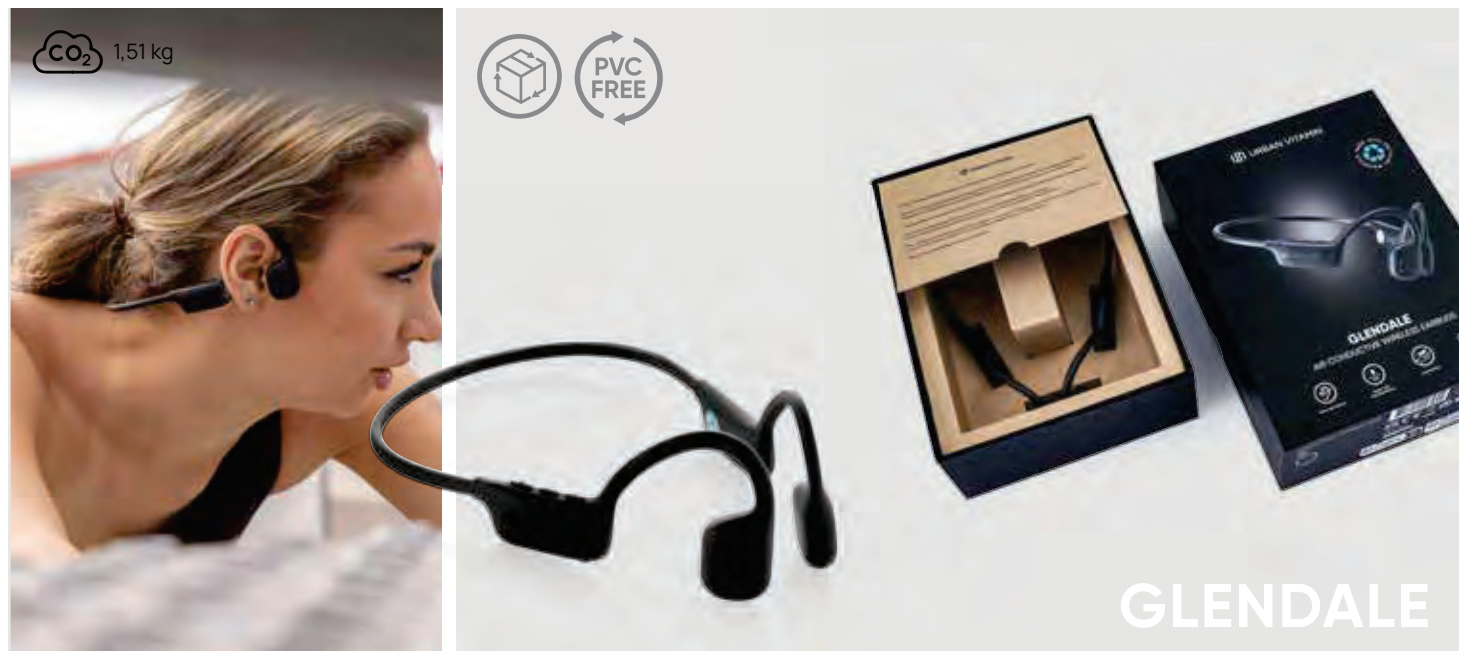

Urban Vitamin Glendale RCS rplastic air conductive headphone

Recycled Polycarbonate • Over ear • Charging time 2H
• Playing time 10H • BT version 5.3 • Type-C charging
connector(s) • Mic • Pick up • Operating distance 10M
• Waterproof level IPX 4 **Size** 14,2 x 10 x 4,8 cm **Max.**
printsize 25 x 10mm **Printtechnique** Pad print

This product contains 17% RCS certified recycled
polycarbonate, CERTIFIED BY CONTROL UNION
CU1162221