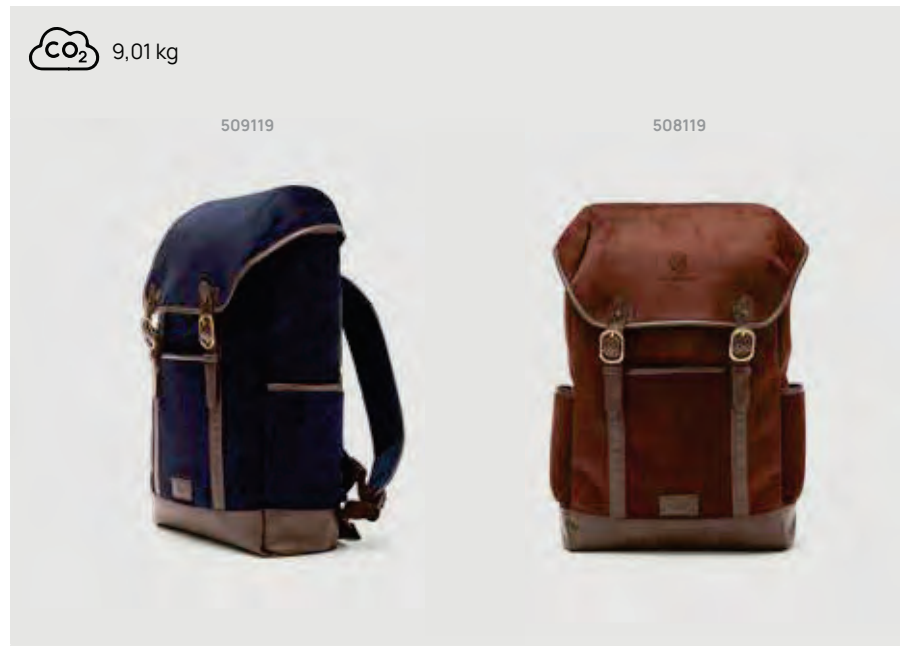

VINGA Hunton backpack

Polyester • Volume 15L. • Laptop/Tablet pocket size
17" **Size** 30,5 x 10 x 49 cm **Max.** **printsize** 50 x 150mm
Printtechnique Screen transfer