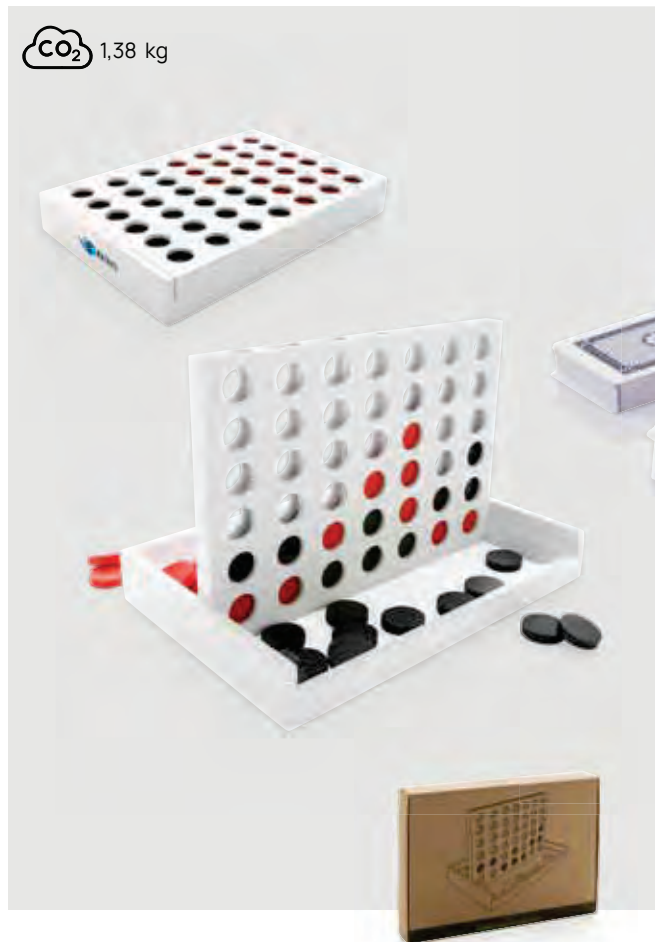

# Luxury wooden foldable chess set

Play this great all-time classic game of skill and strategy that has charmed millions all around the world for centuries.

 1,87 kg

P940.129

FSC® wood **Size** 29,5 x 29,3 x 2,7 cm **Max. printsize** 100 x 10mm **Printtechnique** CO<sub>2</sub> engraving