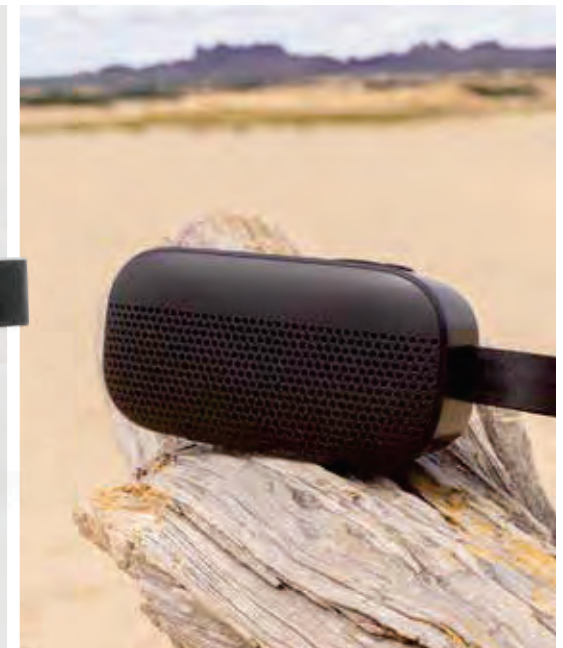

RCS recycled plastic Soundbox 5W speaker

Recycled ABS • 5W • BT version 5.3 • Charging time 3H
• Playing time 6H • Micro USB charging connector(s) • Mic
• Pick up • Operating distance 10M • Carry handle
• Waterproof level IPX 5 **Size** 15,8 x 7,4 x 4,1 cm **Max. printsize** 70 x 10mm **Printtechnique** Pad print

This product contains 36% RCS certified recycled ABS, CERTIFIED BY CONTROL UNION CU1162221