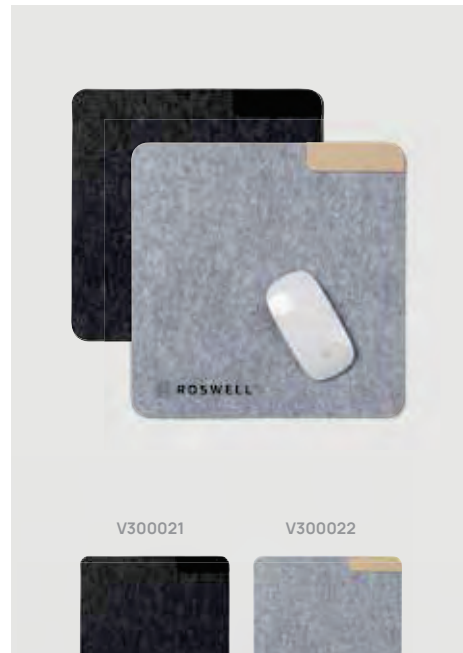

### VINGA Aibon GRS recycled felt mouse pad

Recycled felt **Size** 28 x 0,6 x 28 cm **Max. printsize** 150 x 150mm **Printtechnique** Screen transfer

This product contains 93% GRS certified recycled felt, CERTIFIED BY CONTROL UNION CU1162221