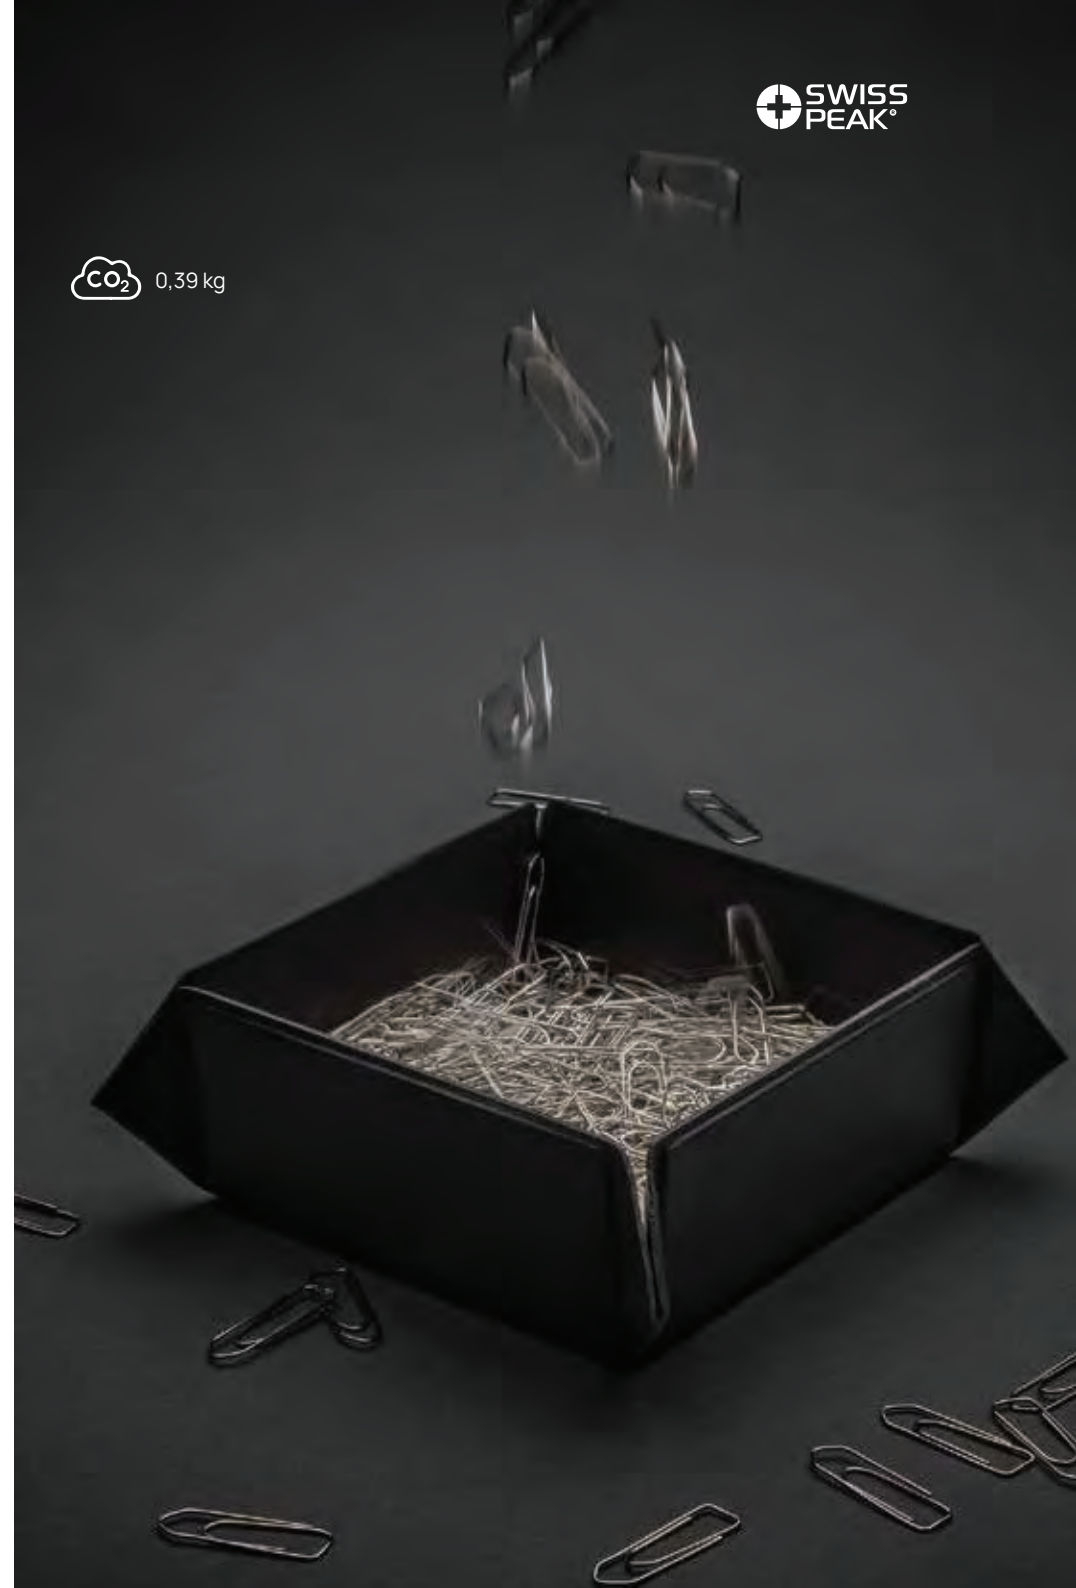

P300.261

Recycled Polyurethane **Size** 21 x 21 x 0,2 cm **Max.**
prints 80 x 20mm **Printtechnique** Pad print

This product contains 21% RCS
certified recycled Polyurethane,
CERTIFIED BY CONTROL UNION
CU1162221

CO₂ 0,39 kg