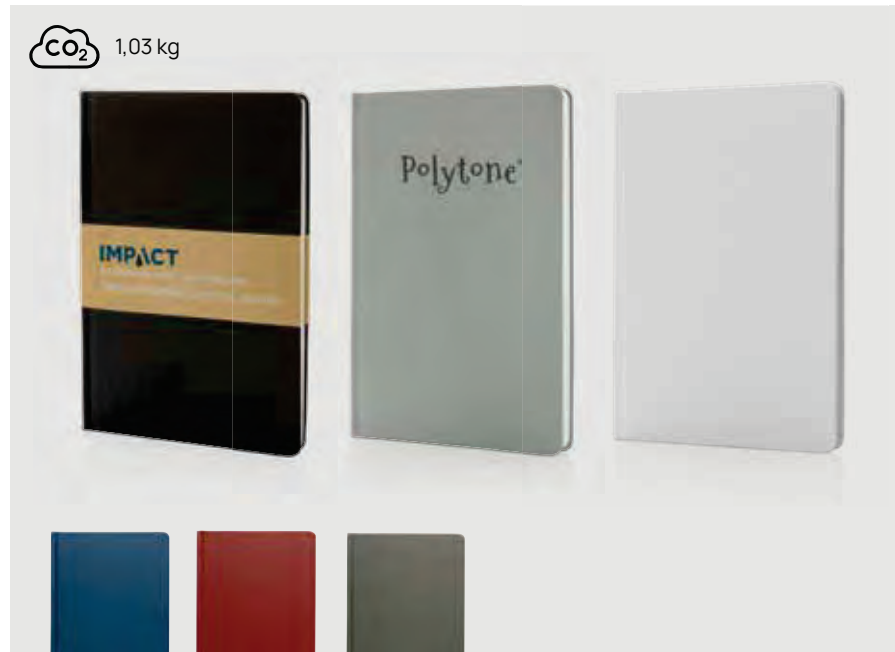

P774.35* **1** **2** **3** **4** **5** **7**

A5 Impact stone paper hardcover notebook

Stone paper • A5 size • Hardcover • Lined pages • 128 pages • White paper • 170 g/m2 paper **Size** 21,3 x 14,2 x 1,2 cm **Max. printsize** 80 x 40mm **Printtechnique** Pad print