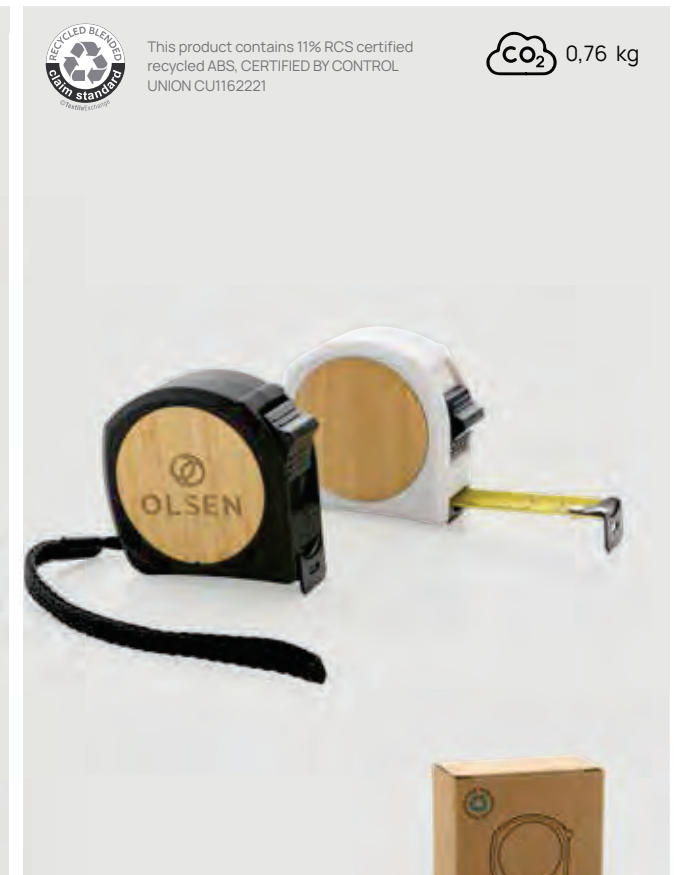

P112.19* *1 *3

RCS recycled plastic bamboo tape 5M/19mm

Recycled ABS • Length 5M • Width 19mm • With yellow tape • Unit of measurement in cm • Wrist strap **Size** 6 x 6,3 x 2,9 cm **Max. printsize** 40 x 40mm **Printtechnique** CO₂ engraving