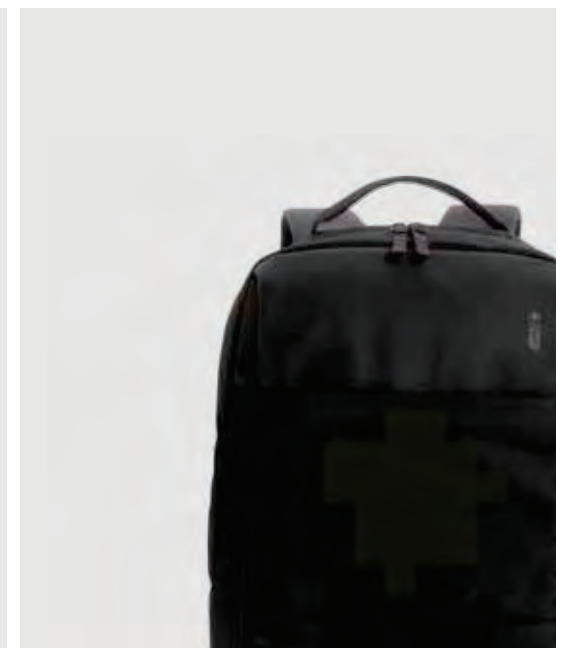

Swiss Peak AWARE™ RPET 15.6 inch day pack

Recycled polyethylene terephthalate • Volume 15,31L. • Laptop/Tablet pocket size 15.6" • PVC free **Size** 30 x 14,5 x 43,5 cm **Max. printsize** 140 x 90mm **Print technique** Screen transfer