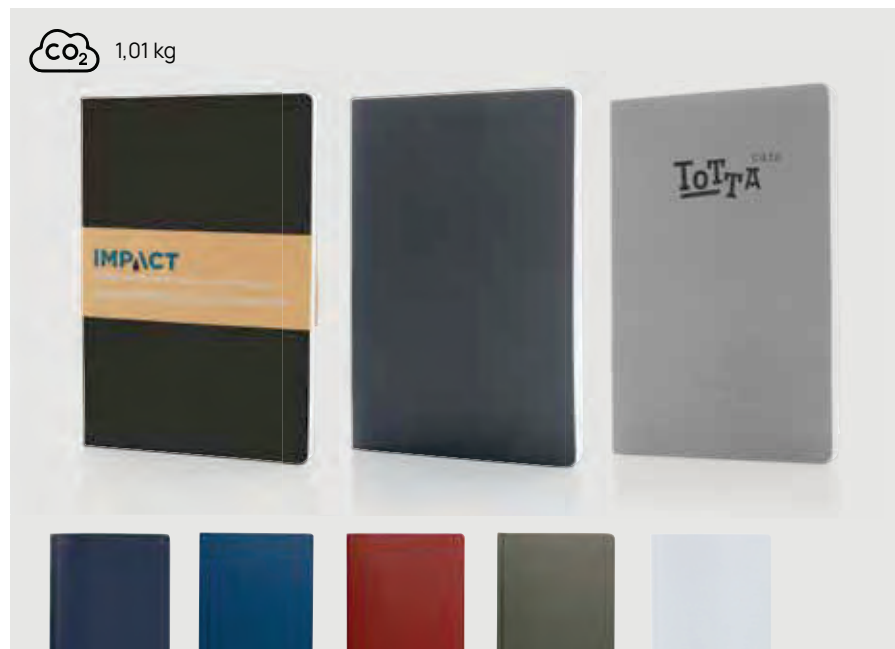

Impact softcover stone paper notebook A5

Stone paper • A5 size • Softcover • Lined pages • 128 pages • White paper • 170 g/m2 paper **Size** 21,1 x 14,1 x 1,1 cm **Max. printsize** 80 x 40mm **Printtechnique** Pad print