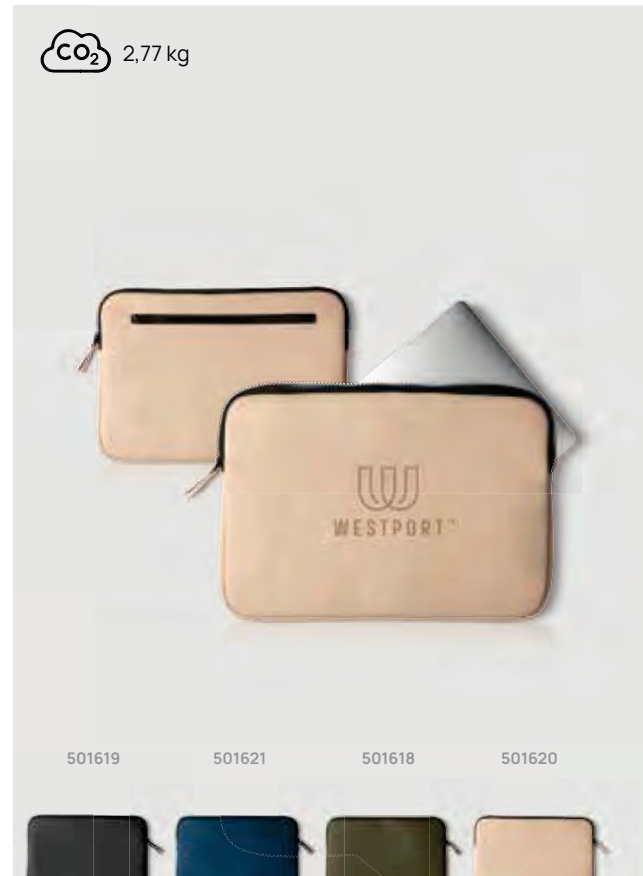

V5016

VINGA Baltimore laptop case 15"

Polyurethane • Volume 2,4L. • Laptop/Tablet pocket size 15" **Size** 38 x 26,5 x 0,5 cm **Max. printsize** 180 x 140mm **Printtechnique** Screen transfer