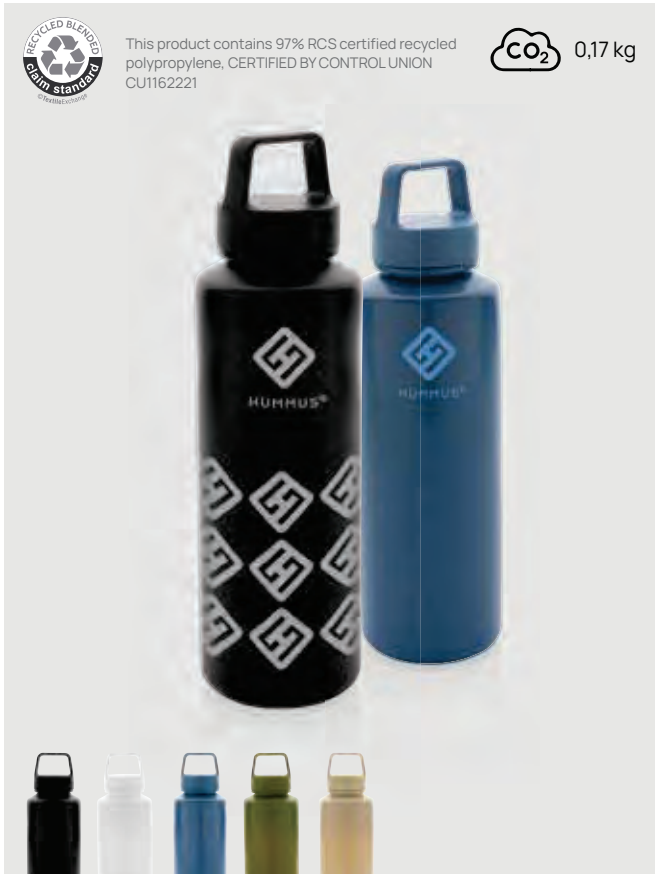

This product contains 97% RCS certified recycled polypropylene, CERTIFIED BY CONTROL UNION CU1162221

CO₂ 0,17 kg

P435.01* *1 *3 *5 *7 *9

RCS certified recycled PP water bottle with handle

Recycled Polypropylene • Volume 0,5L. • Leak proof • No insulation
• Carry loop **Size** 22,5 x ø 6,6 cm **Max. printsize** 210 x 150mm
Printtechnique Digital print round