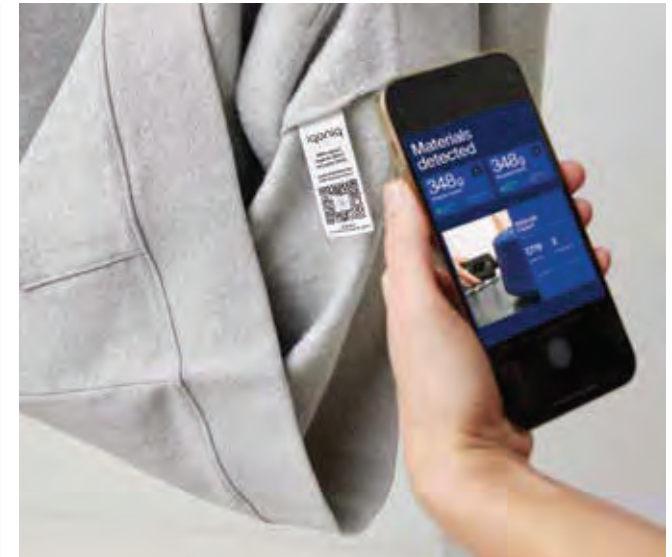

Made responsibly

As part of our continuous effort to improve working conditions in the supply chain, we ensure all our Iqoniq products are manufactured in production facilities with a valid social audit according to the amfori BSCI auditing framework and Code of Conduct. This framework upholds strict social standards in line with international conventions like the Universal Declaration of Human Rights and International Labour Organisation (ILO).

Water.org

Water.org is a global non-profit organisation working to bring water and sanitation to the world. Water.org believes water is the best investment the world can make to improve health, empower women, enable access to education, increase family income and change lives. Yet, 771 million people lack access to safe water. We support water.org by donating 2% of product proceeds of each product sold from the Iqoniq collection.

Fully traceable & block chain verification by AWARE™

How can you be sure that the sustainability claims we make are trustable? We aim to avoid greenwashing and prove that final products are made from sustainable materials.

Therefore we teamed up with Aware™, a traceability platform that makes data public to track and validate the end-to-end impact of sustainable textiles from origin to you. Powered by tracer and blockchain technologies

Fully traceable & block chain verification by AWARE™

Digital Product Passport (DPP)

All Iqoniq products have an Aware™ Virtual ID that gives you complete transparency and the facts of your choices. The Aware™ blockchain application is making trusted impact data public and available for final consumers with a simple scan or QR code.

The data is directly from the makers of the products, the producers. All impact data and the complete journey of each garment are given.

**Goodbye, murky claims.
Hello, crystal clear impact facts!**