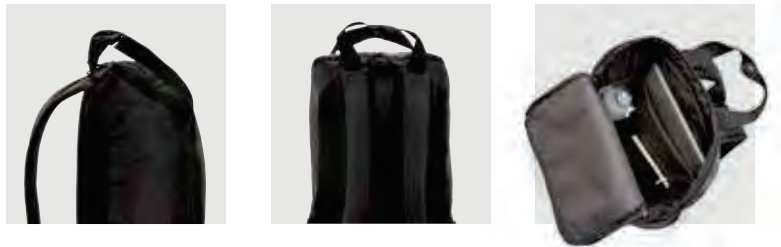

Sienna AWARE™ RPET everyday 14 inch laptop backpack