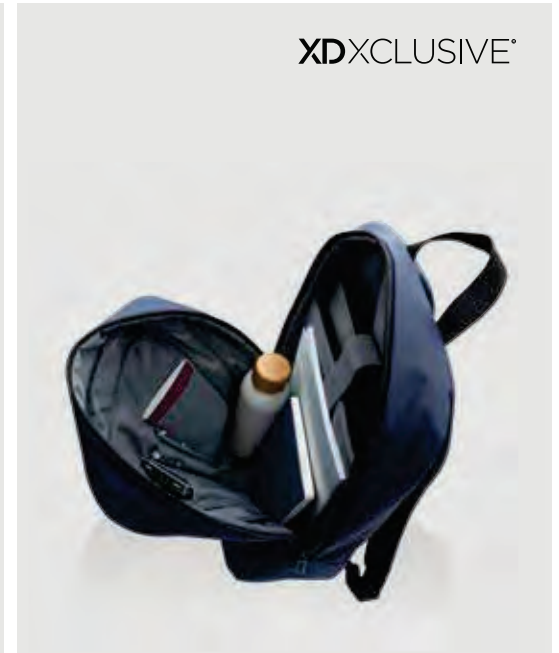

P763.30* 1 2 5

new

Armond AWARE™ RPET 15.6 inch standard laptop backpack

Recycled polyethylene terephthalate • Volume 17L. • Laptop/Tablet pocket size 15.6" • PVC free Size 31 x 13 x 44 cm Max. printsize 120 x 60mm Print technique Screen transfer