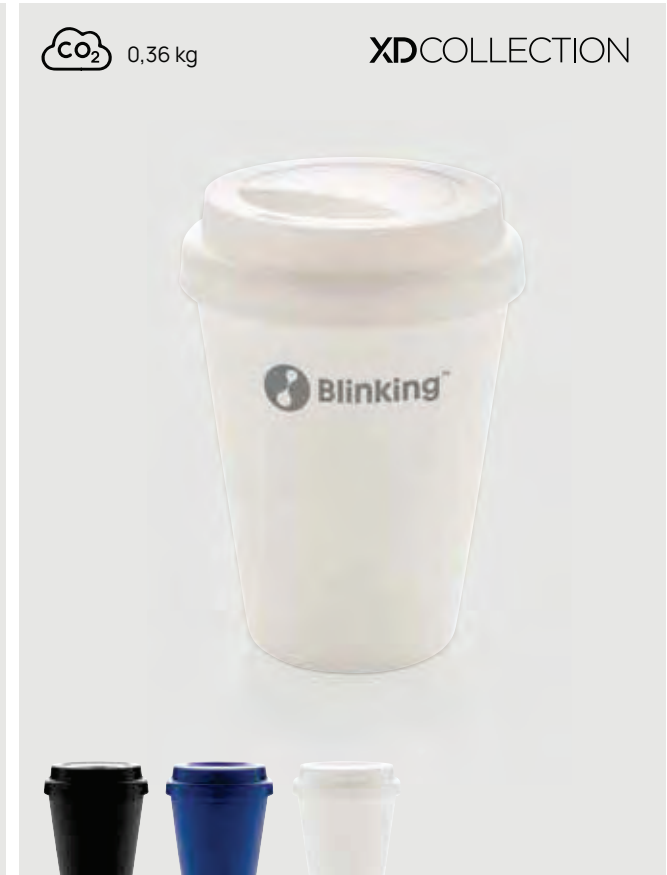

P432.69* ^{*1} ^{*3} ^{*5}

Reusable double wall coffee cup 300ml

Polypropylene • Volume 0,3L. • Spillproof • Plastic insulation • Keeps warm for 2 hours • Keep cool for 4 hours **Size** 12,8 x ø 9,2 cm **Max. printsize** 231,5 x 95mm **Printtechnique** Digital print round