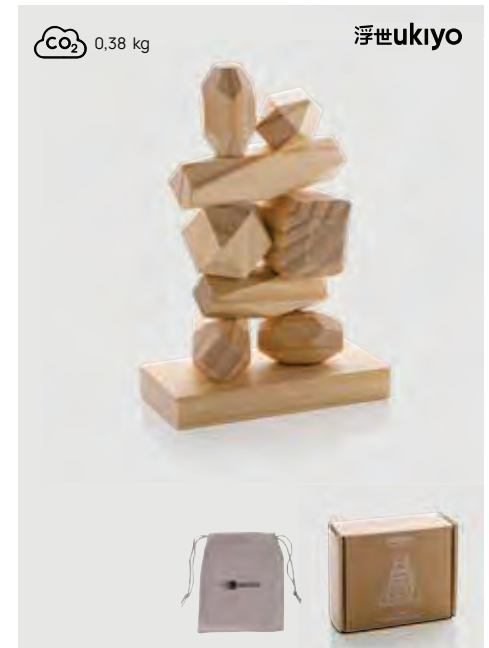

P940.163

Deluxe tumbling tower wood block stacking game

FSC® wood Size 21,2 x 7,2 x 7,4 cm Max. printsize 80 x 20mm Printtechnique Pad print

P940.113

Wooden brain game in canvas pouch

FSC® wood Size 7 x 7 x 7 cm Max. printsize 100 x 100mm Printtechnique Screen transfer

P940.153

Deluxe mikado/domino in wooden box

Medium density fibreboard Size 20 x 9,2 x 3,3 cm Max. printsize 110 x 60mm Printtechnique CO2 engraving

P940.299

Ukiyo Crios wooden balancing rocks in pouch

Wood Size 5 x 10 x 16 cm Max. printsize 90 x 45mm Printtechnique CO2 engraving