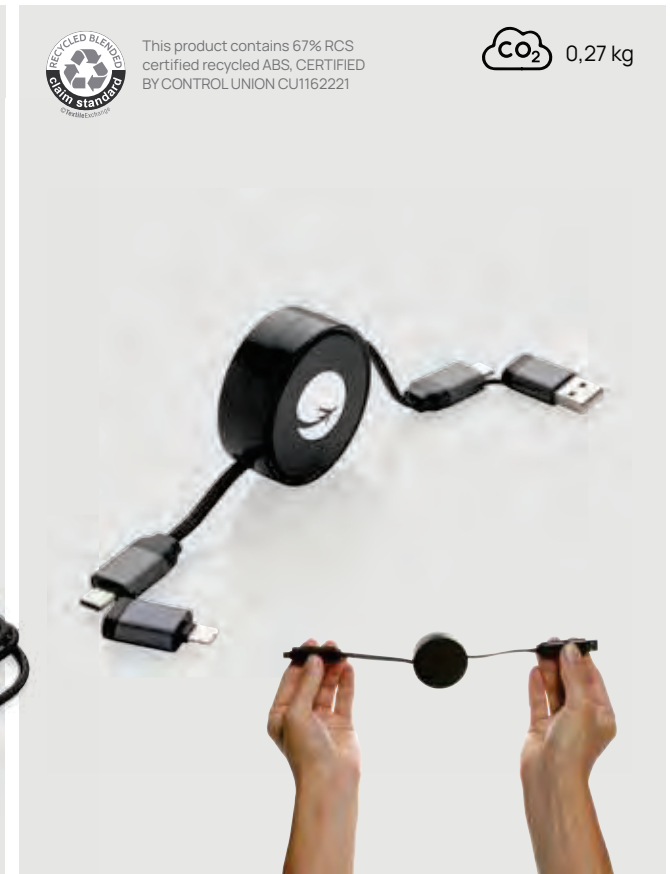

This product contains 67% RCS certified recycled ABS, CERTIFIED BY CONTROL UNION CU1162221

CO₂ 0,27 kg

P302.672

Terra RCS recycled aluminium 6-in-1 charging cable

Recycled TPE • Max current 5V/2A • Supports Carplay & Android Auto
• Lightning Output • Micro USB output • 12 charging cable • Type-C & USB-A charging connector(s) • Sync function **Size 17 x 1 cm Max.**
printsize 31 x 31mm **Printtechnique** Doming

P302.682

Terra RCS recycled aluminium 120 cm 6-in-1 cable

Recycled TPE • Max current 9V/2A • Supports Carplay & Android Auto
• Lightning Output • Micro USB output • 120 charging cable • Type-C & USB-A charging connector(s) • Sync function **Size 120 x 1 cm Max.**
printsize 31 x 31mm **Printtechnique** Doming

P302.752

new

Terra RCS recycled aluminium retractable 6-in-1 cable

Recycled ABS • Max current 20V/2.25A • Supports Carplay & Android Auto
• Lightning Output • Micro USB output • 100 charging cable • Type-C charging connector(s) • Fast charge • Sync function **Size 7 x 2,1 cm Max.** **printsiz**e 40 x 40mm **Printtechnique** Laser engraving