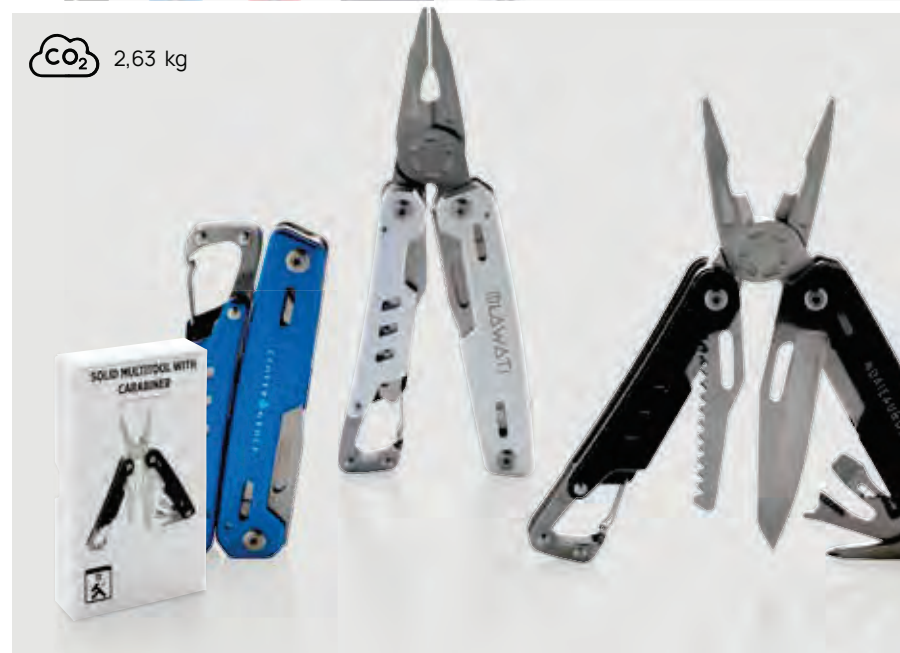

Solid multitool with carabiner

Aluminium Size 10,5 x 4,1 x 2,2cm Max. printsize 8 x 40mm Printtechnique Laser engraving